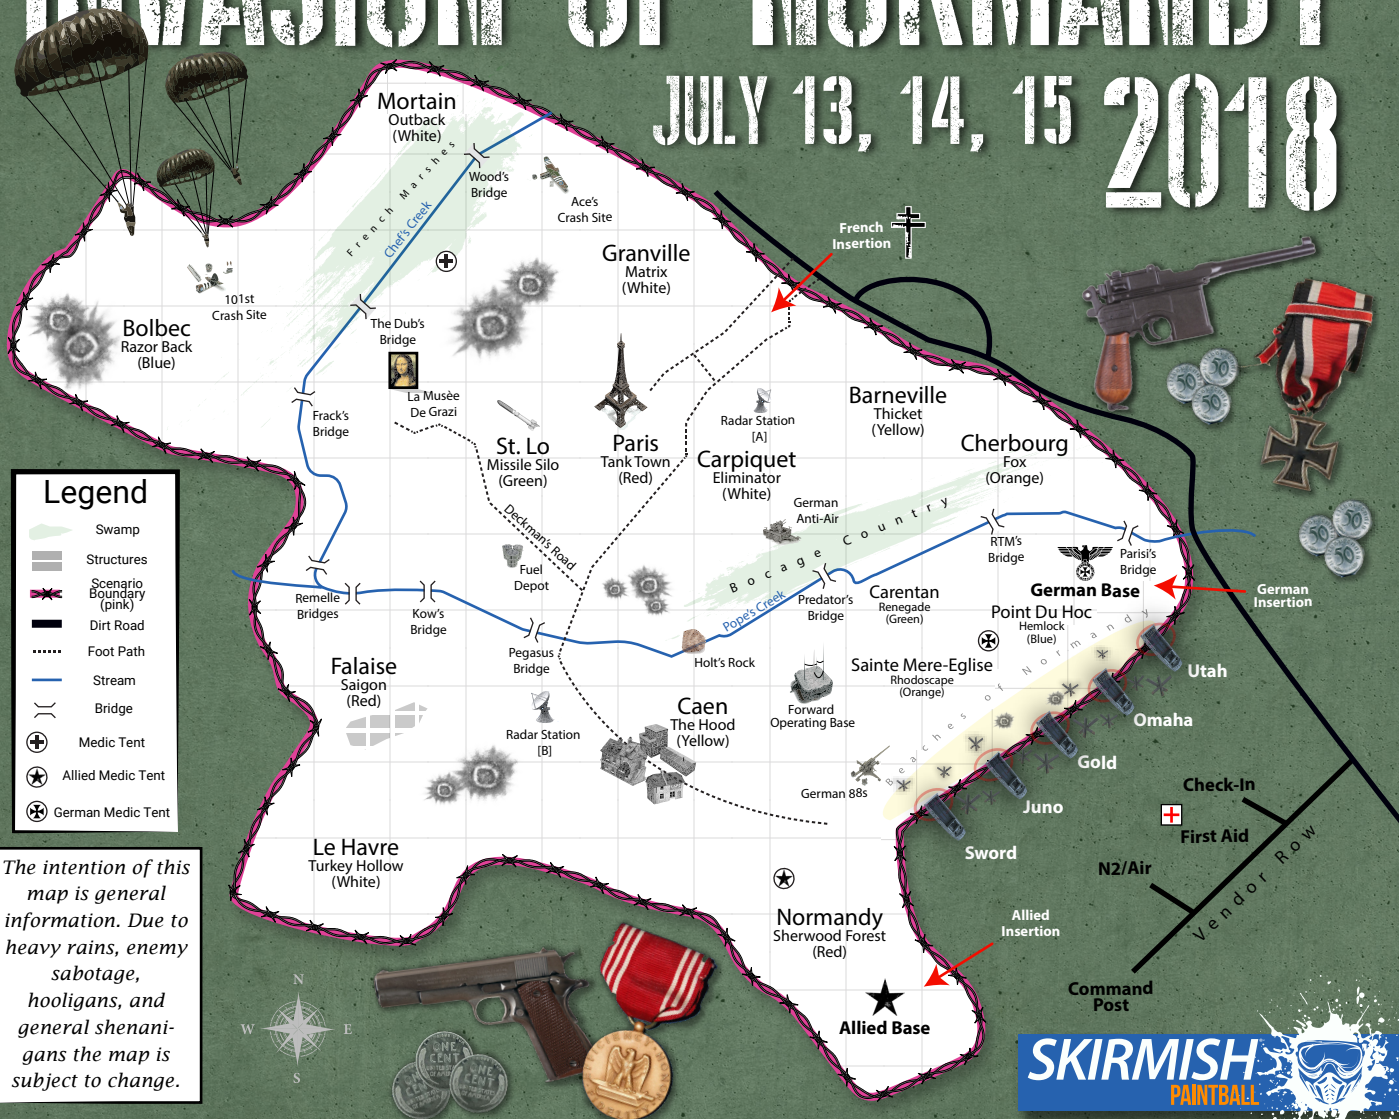

# INVASION OF NORMANDY

## JULY 13, 14, 15 2018

### Legend

- Swamp
- Structures
- Scenario Boundary (pink)
- Dirt Road
- Foot Path
- Stream
- Bridge
- Medic Tent
- Allied Medic Tent
- German Medic Tent

The intention of this map is general information. Due to heavy rains, enemy sabotage, hooligans, and general shenanigans the map is subject to change.