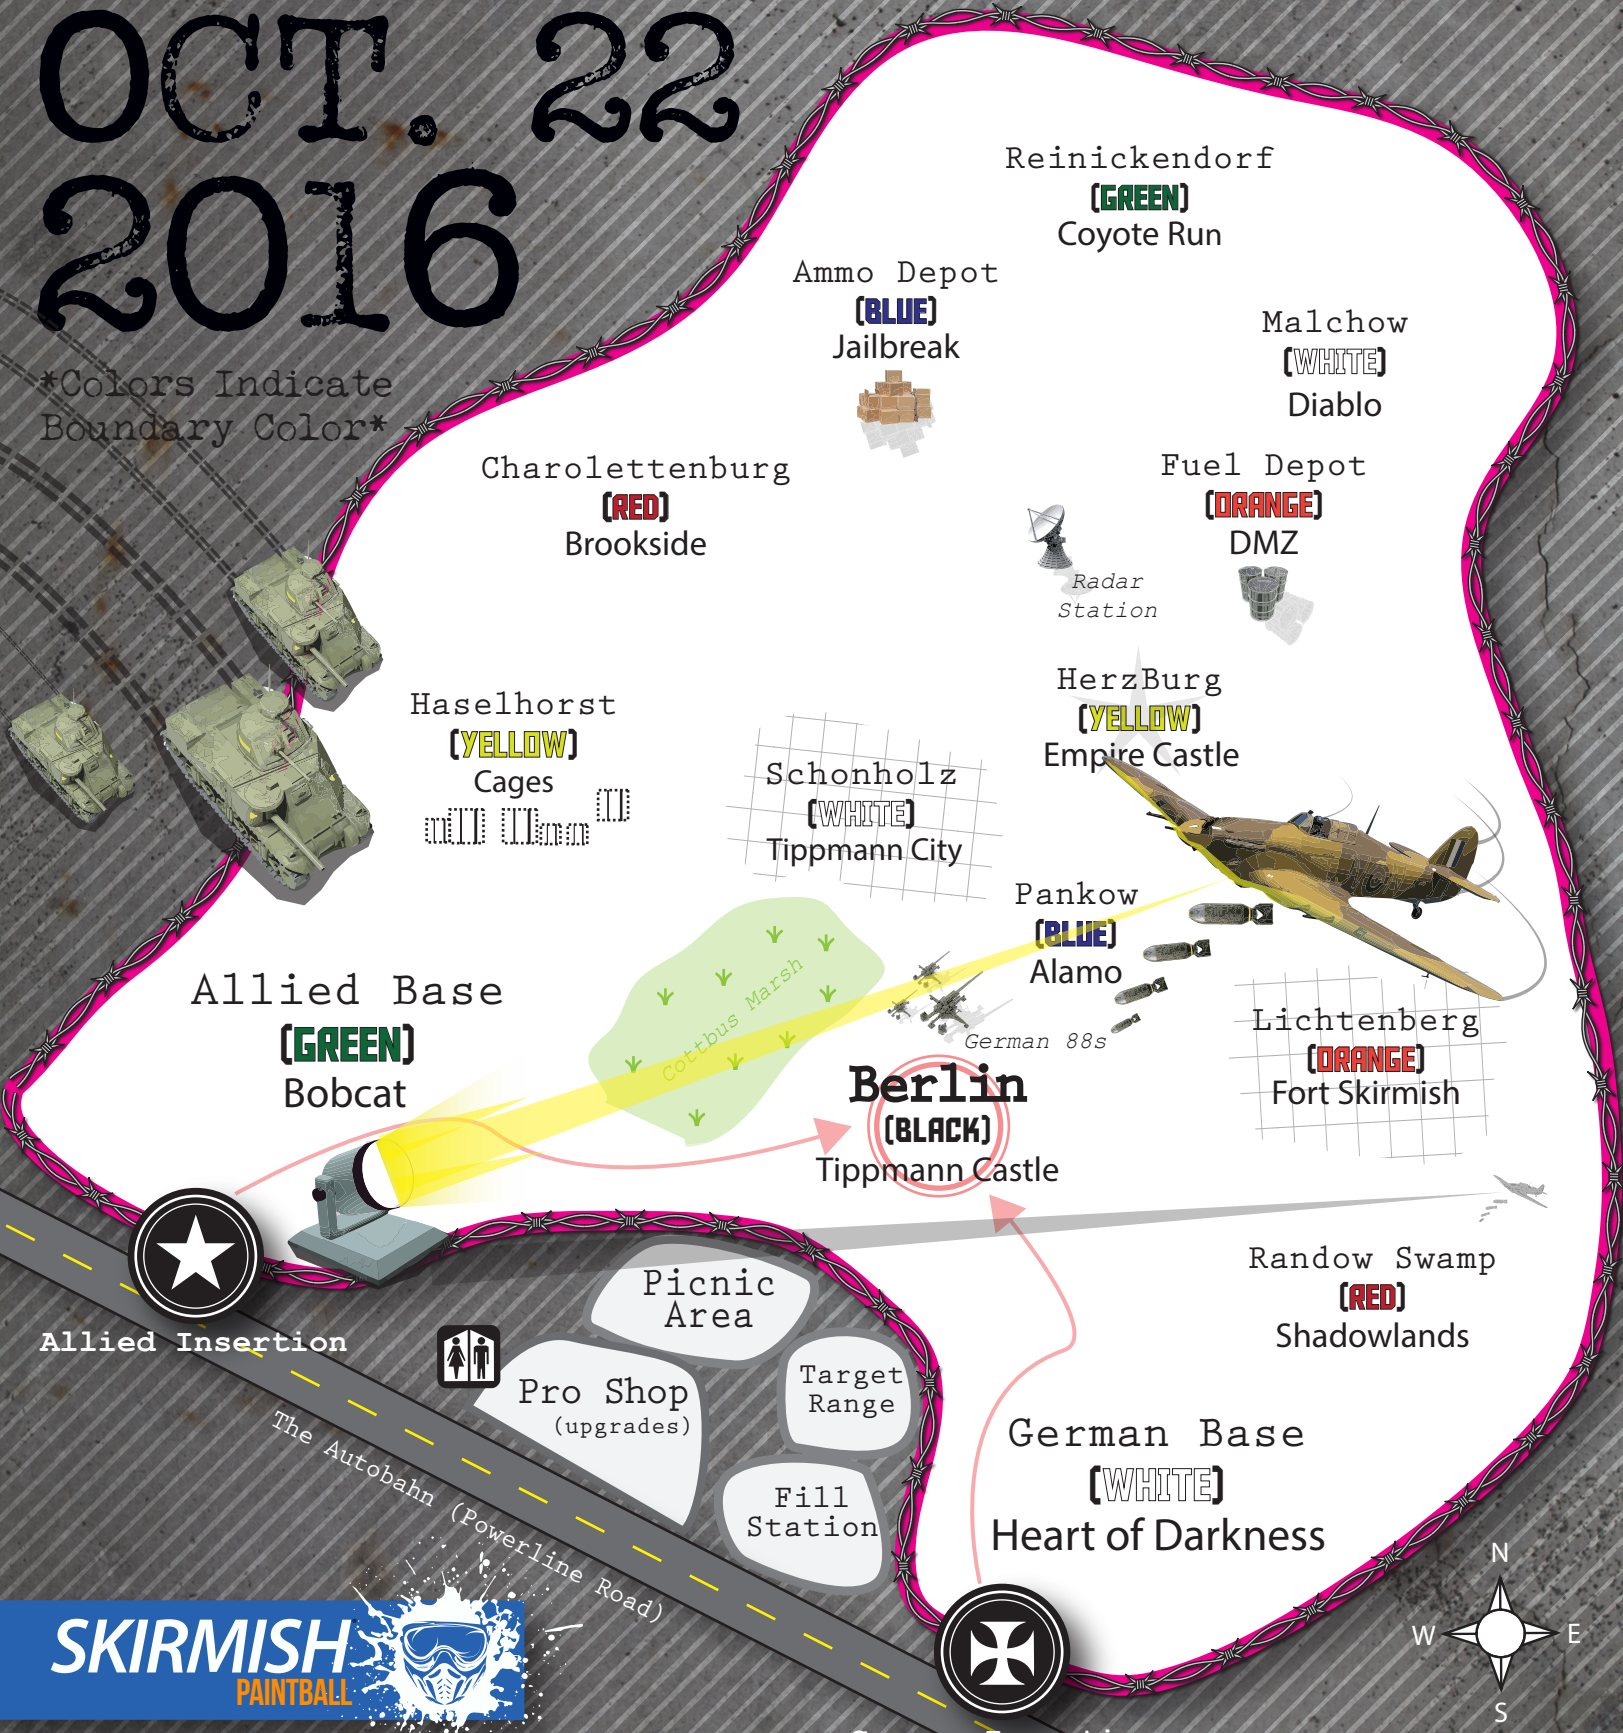

BATTLE FOR BERLIN

OCT. 22
2016

*Colors Indicate
Boundary Color*

Reinickendorf
(GREEN)
Coyote Run

Ammo Depot
(BLUE)
Jailbreak

Malchow
(WHITE)
Diablo

Charolettenburg
(RED)
Brookside

Fuel Depot
(ORANGE)
DMZ

Haselhorst
(YELLOW)
Cages

Radar
Station

HerzBurg
(YELLOW)
Empire Castle

Schonholz
(WHITE)
Tippmann City

Pankow
(BLUE)
Alamo

Allied Base
(GREEN)
Bobcat

Lichtenberg
(ORANGE)
Fort Skirmish

Berlin
(BLACK)

Tippmann Castle

Randow Swamp
(RED)
Shadowlands

Allied Insertion

Picnic Area

Pro Shop
(upgrades)

Target Range

Fill Station

German Base
(WHITE)
Heart of Darkness

German Insertion

SKIRMISH
PAINTBALL